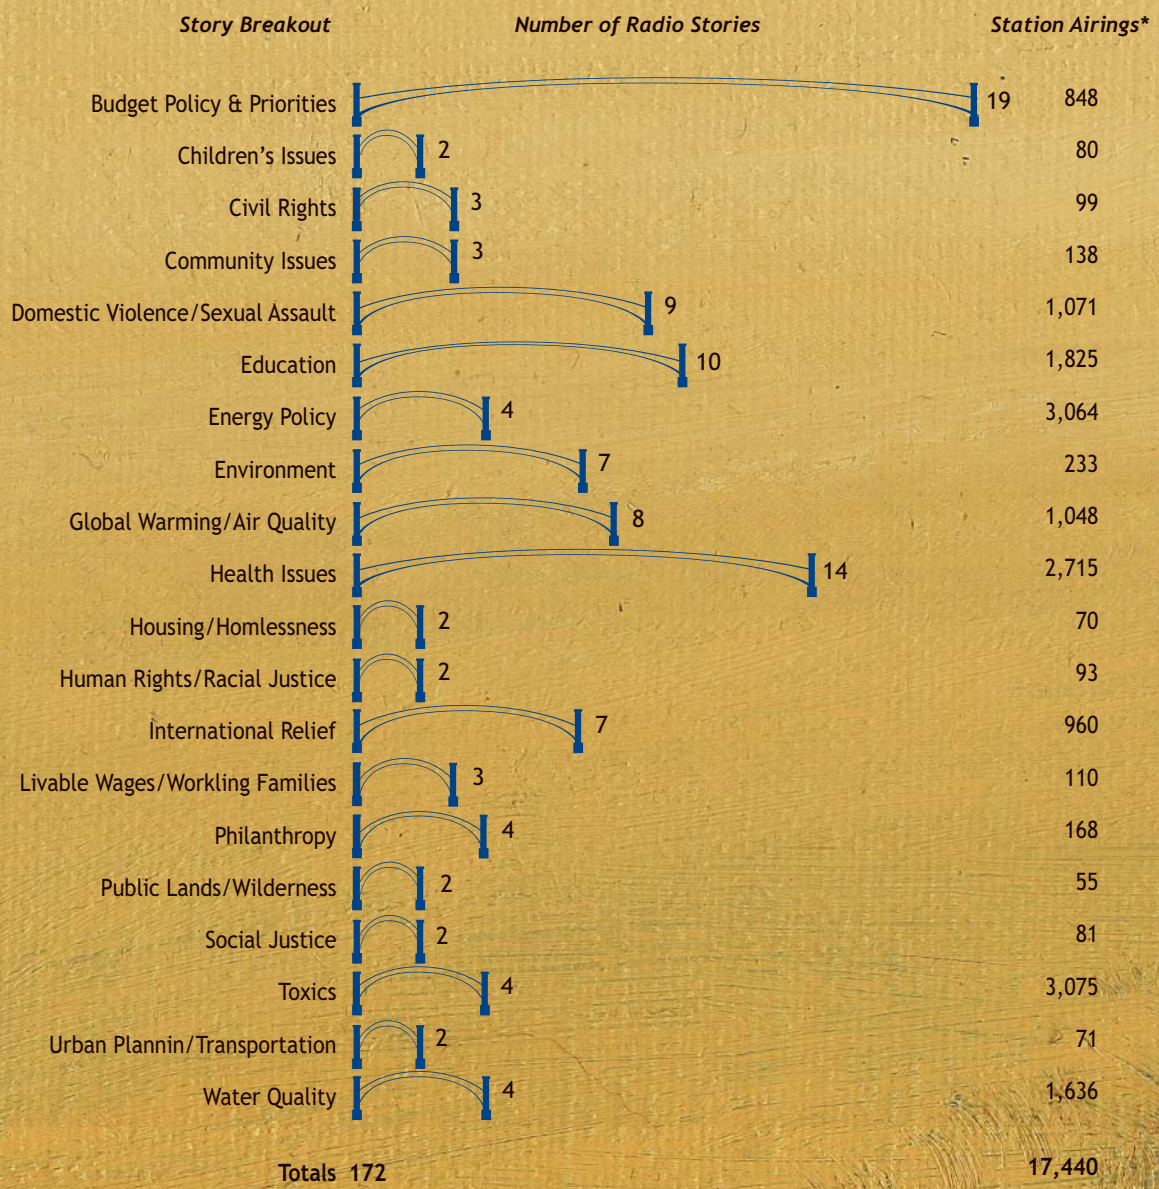

CNS National Pick Up
1,176 Stations

74 state/regional radio stations aired
CNS stories in 2005

1. WCDJ-FM (1) Allston
2. WMUA-FM, WFCR-FM (2) Amherst
3. WPNI-AM, WRNX-FM (2) Amherst
4. Metro Networks, Boston
5. WAAF-FM, WEEI-AM, WRKO-AM, WVEI-AM, WQXS-FM (5) Boston
6. WBZ-AM, WBCN-FM, WODS-FM, WBMX-FM, WZLX-FM (5) Boston
7. WERS-FM (1) Boston
8. WVEI-AM, WEEI-AM (2) Boston/Worcester
9. WBET-AM (1) Brockton
10. WMBR-FM (1) Cambridge
11. WRCA-AM, WHRB-FM (2) Cambridge
12. WHNP-AM (1) East Longmeadow
13. WBSM-AM, WFHN-FM (2) Fairhaven
14. WSAR-AM, WHTB-AM (2) Fall River
15. WEIM-AM (1) Fitchburg
16. WDJM-FM (1) Framingham
17. WSBS-AM (1) Great Barrington
18. WHAI-FM, WHMQ-AM (2) Greenfield
19. WCCT-FM (1) Harwich
20. WOCN-FM, WQRC-FM (2) Hyannis
21. WPXC-FM, WCIB-FM, WRZE-FM (3) Hyannis
22. WNNW-AM, WCCM-AM/FM, WCEC-AM (3) Lawrence
23. WUML-FM (1) Lowell
24. WMVY-FM (1) Marthas Vineyard
25. WCCM -AM (1) Methuen
26. WMRC-AM (1) Milford
27. WNAW-AM, WMNB-FM (2) North Adams
28. WJDF-FM (1) Orange
29. WBEC-AM/FM (2) Pittsfield
30. WBRK-AM/FM (2) Pittsfield
31. WUHN-AM, WUPE-FM (2) Pittsfield
32. WPRO-AM/FM, WSKO-AM, WWLI-FM (4) Providence
33. WESX-AM (1) Salem
34. WHMP-AM, WRSI-FM, WPVQ-FM, WAQY-FM, WHAI-FM, WLZX-FM (6) Springfield
35. WHYN-AM/FM, WNNZ-AM (3) Springfield
36. WPEP-AM (1) Taunton
37. WNAN-AM, WCAI-FM (2) Woods Hole
38. WORC-AM, WGFP-AM (2) Worcester
39. WTAG-AM (1) Worcester

Monte Pearson,
Health Care For All

* Represents the minimum number of times stories were aired.