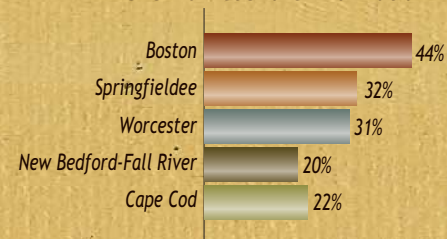

CNS Market Share Information