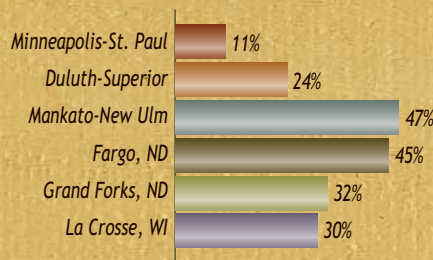

MNC Market Share Information

246 state/regional radio stations aired MNC stories in 2005

50. KPRM-AM, KDKK-FM, KBKK-FM, KQKK-FM, KSKK-FM, KXKK-FM (6) Park Rapids
51. KLOH-AM, KJOE-FM, KISD-FM (3) Pipestone
52. KLGR-AM/FM (2) Redwood Falls
53. WOJB-FM (1) Reserve
54. KELO-AM/FM, KRRO-FM, KTWB-FM, KWSN-AM (5) Sioux Falls
55. KXRB-AM, KIKN-FM, KKLS-FM, KMXC-FM, KS00-AM, KYBB-FM (6) Sioux Falls
56. KNSI-AM, KCLD-FM, KCML-FM, KZPK-FM (4) St. Cloud
57. KVSC-FM (1) St. Cloud
58. KTNF-AM (1) St. Paul Park
59. KRBI-AM/FM (2) St. Peter
60. KKAQ-AM, KTRF-AM, KKDQ-FM (3) Thief River Falls
61. KSRQ-FM (1) Thief River Falls
62. KWAD-AM, KNSP-AM, KKWS-FM (3) Wadena
63. KOWZ-AM/FM KRUE-FM (3) Waseca
64. KWAT-AM, KIXX-FM, KDLO-FM, KKSD-FM (4) Watertown
65. KDJS-AM/FM (2) Wilmar
66. KWLM-AM, KQRC-FM, KOLD TV (3) Wilmar
67. KWOA-AM/FM, KITN-FM (3) Worthington
68. WNAX-AM/FM (2) Yankton