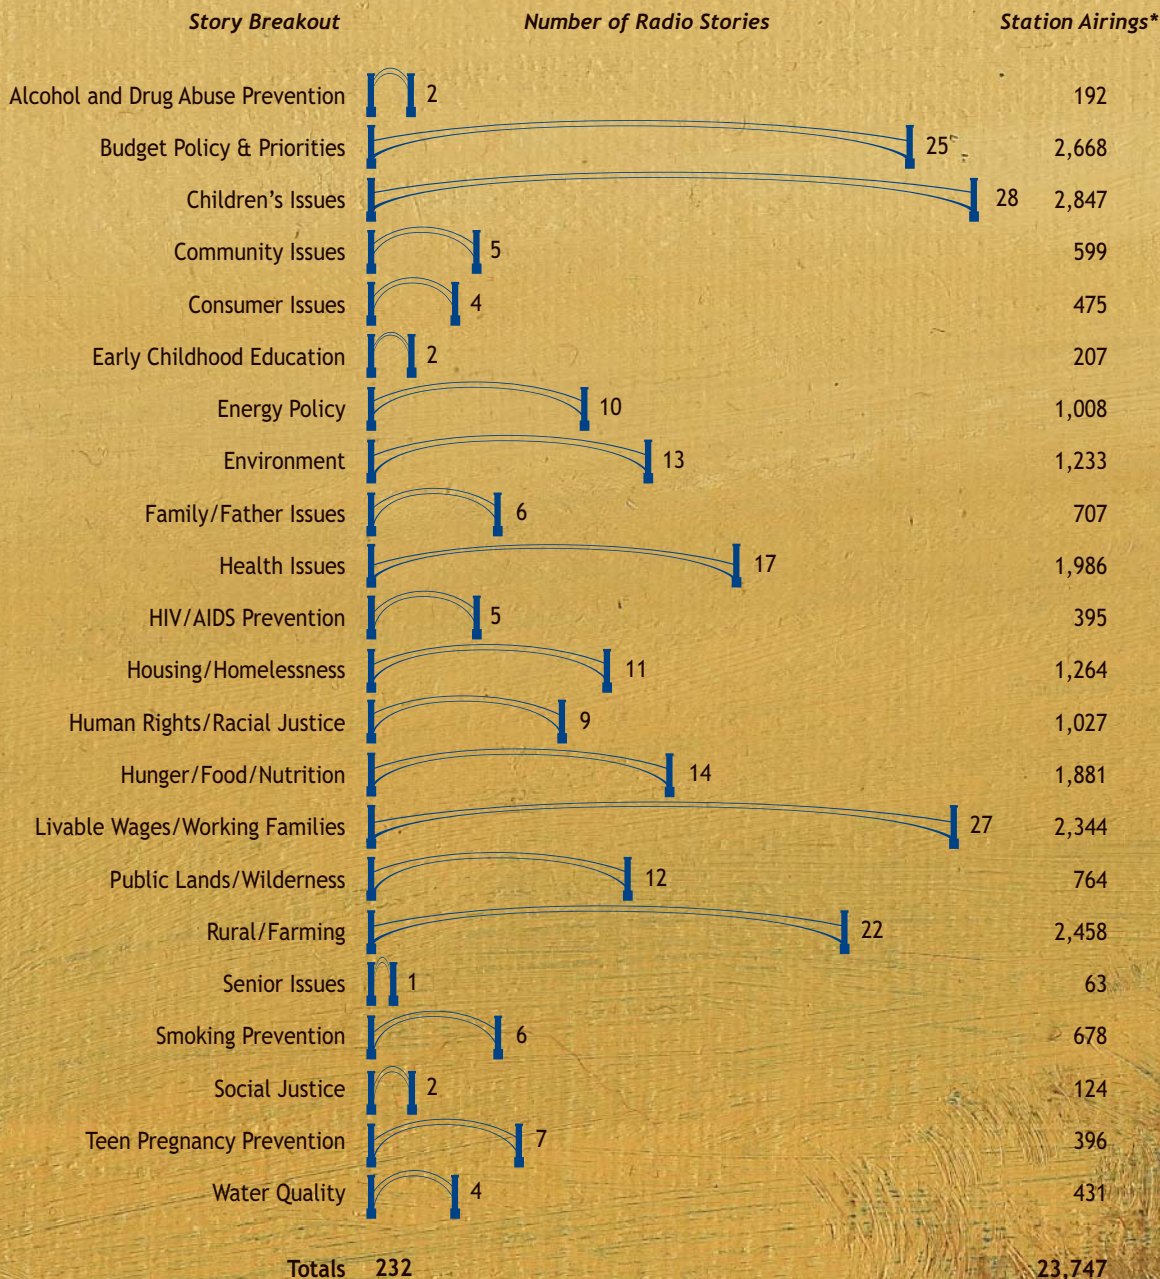

Minnesota Broadcasters

“Timely, convenient... Stories not usually covered by AP. Sound bites are great... Good coverage of non-profit agencies/issues... Thanks for contact info at the bottom — we use the scripts as background and do our own interviews... You continue to do a good thing. I think Minnesota broadcasting and news could use more of what you do.”

“The Minnesota News Connection gives valuable, consistent opportunities to get information and perspectives out in places we couldn’t reach on our own. Not only has its reputation and usage grown among the radio stations, it has reinforced and helped build new relationships within the progressive community.”

Jim Koppel,
Children’s Defense Fund, Minnesota

* Represents the minimum number of times stories were aired.