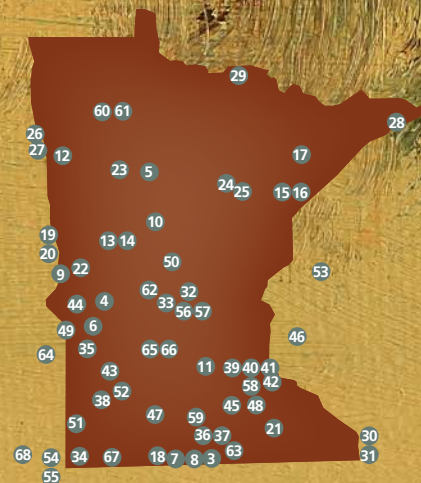

MNC Market Share Information

246 state/regional radio stations aired MNC stories in 2005

50. KPRM-AM, KDKK-FM, KBKK-FM, KQKK-FM, KSKK-FM, KXKK-FM (6) Park Rapids
51. KLOH-AM, KJOE-FM, KISD-FM (3) Pipestone
52. KLGR-AM/FM (2) Redwood Falls
53. WOJB-FM (1) Reserve
54. KELO-AM/FM, KRRO-FM, KTWB-FM, KWSN-AM (5) Sioux Falls
55. KXRB-AM, KIKN-FM, KKLS-FM, KMXC-FM, KS00-AM, KYBB-FM (6) Sioux Falls
56. KNSI-AM, KCLD-FM, KCML-FM, KZPK-FM (4) St. Cloud
57. KVSC-FM (1) St. Cloud
58. KTNF-AM (1) St. Paul Park
59. KRBI-AM/FM (2) St. Peter
60. KKAQ-AM, KTRF-AM, KKDQ-FM (3) Thief River Falls
61. KSRQ-FM (1) Thief River Falls
62. KWAD-AM, KNSP-AM, KKWS-FM (3) Wadena
63. KOWZ-AM/FM KRUE-FM (3) Waseca
64. KWAT-AM, KIXX-FM, KDLO-FM, KKSD-FM (4) Watertown
65. KDJS-AM/FM (2) Wilmar
66. KWLM-AM, KQRC-FM, KOLD TV (3) Wilmar
67. KWOA-AM/FM, KITN-FM (3) Worthington
68. WNAX-AM/FM (2) Yankton