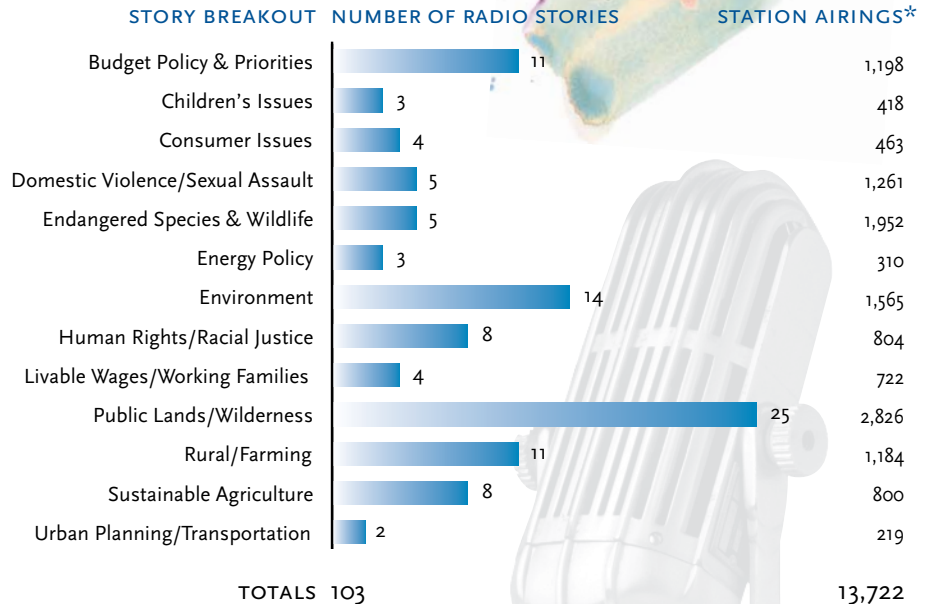

* Represents the minimum number of times stories were aired.