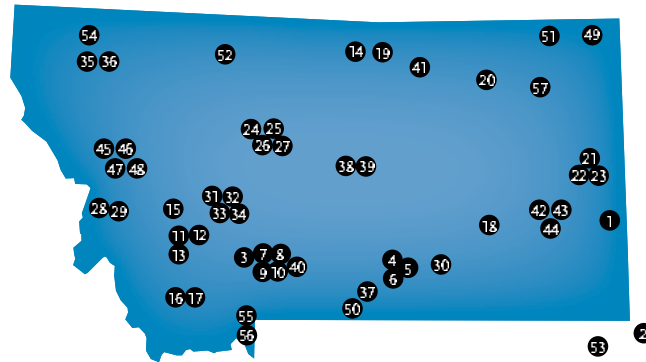

Big Sky Connection

2006 ANNUAL REPORT

In 2006, the Big Sky Connection produced 103 radio news stories, which aired more than 13,722 times on 96 radio stations in Montana and 1,465 nationwide.

“Interesting subjects that we don’t get from our regular service... Variety of subjects/unique topics...Reliable and easy to use... Convenient and timely — useful... Easy to use, voice cuts from people I don’t have the time to call.”

MONTANA BROADCASTERS

“Big Sky Connection has helped the Corporation for the Northern Rockies (CNR) reach thousands of people throughout Montana with specific information on ways they can reduce their carbon footprint, protect the wildlife habitat, preserve open space and strengthen their local economy through their everyday choices. CNR’s survey data clearly demonstrates that the information is changing behavior toward sustainable living practices, which is great news for Montana.”

35. KALS-FM, KSPL-FM (2) Kalispell
36. KUKL-AM (1) Kalispell
37. KBSR-AM (1) Laurel
38. KLCM-AM (1) Lewiston
39. KXLO-AM (1) Lewiston
40. KPRK-AM (1) Livingston
41. KMMR-AM (1) Malta
42. KATL-AM (1) Miles City
43. KKRY-AM (1) Miles City
44. KMTA-AM (1) Miles City
45. KGPR-FM, KUFG-FM (2) Missoula
46. KGRZ-AM (1) Missoula
47. KGVO-AM, KLCY-AM, KYSS-FM, KBAZ-FM (4) Missoula
48. KMSO-FM (1) Missoula
49. KATQ-AM/FM (2) Plentywood
50. KMXE-FM (1) Red Lodge
51. KCGM-AM (1) Scobey
52. KSEN-AM, KZIN-FM (2) Shelby
53. KYDT-AM/FM (2) Sundance
54. KJJR-AM (1) Whitefish
55. KEZQ-AM (1) W. Yellowstone
56. KWYS-AM/FM (2) W. Yellowstone
57. KVCK-AM/FM (2) Wolf Point