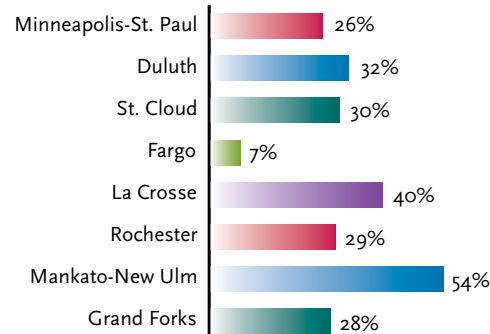

MNC Market Share Information

MNC National Pick Up 460 Stations

63. KSRQ-FM (1) Thief River Falls
64. KDWB-FM (1) Twin Cities
65. KEYY-AM (1) Twin Cities
66. KFAN-AM (1) Twin Cities
67. KFXN-AM (1) Twin Cities
68. KQQL-FM (1) Twin Cities
69. KTCZ-FM (1) Twin Cities
70. WLOL-FM (1) Twin Cities
71. KWAD-AM, KNSP-AM, KKWS-FM (3) Wadena
72. KOWZ-AM, KOWZ-FM, KRUE-FM (3) Waseca
73. KWAT-AM, KSDR-AM/FM, KKSD-FM, KDLO-FM, KIXX-FM (6) Watertown
74. KDJS-AM/FM (2) Willmar
75. KWLM-AM, KQRC-FM, KOLD-TV (3) Willmar
76. KWOA-AM/FM, KITN-FM (3) Worthington
77. WNAX-AM/FM (2) Yankton

public news service
NEWS IN THE PUBLIC INTEREST

Public News Service

888-891-9416

fax 208-247-1830

info@publicnewsservice.org

Minnesota News Connection

888-692-9358

Fax: 612-395-5501

mnc@publicnewsservice.org