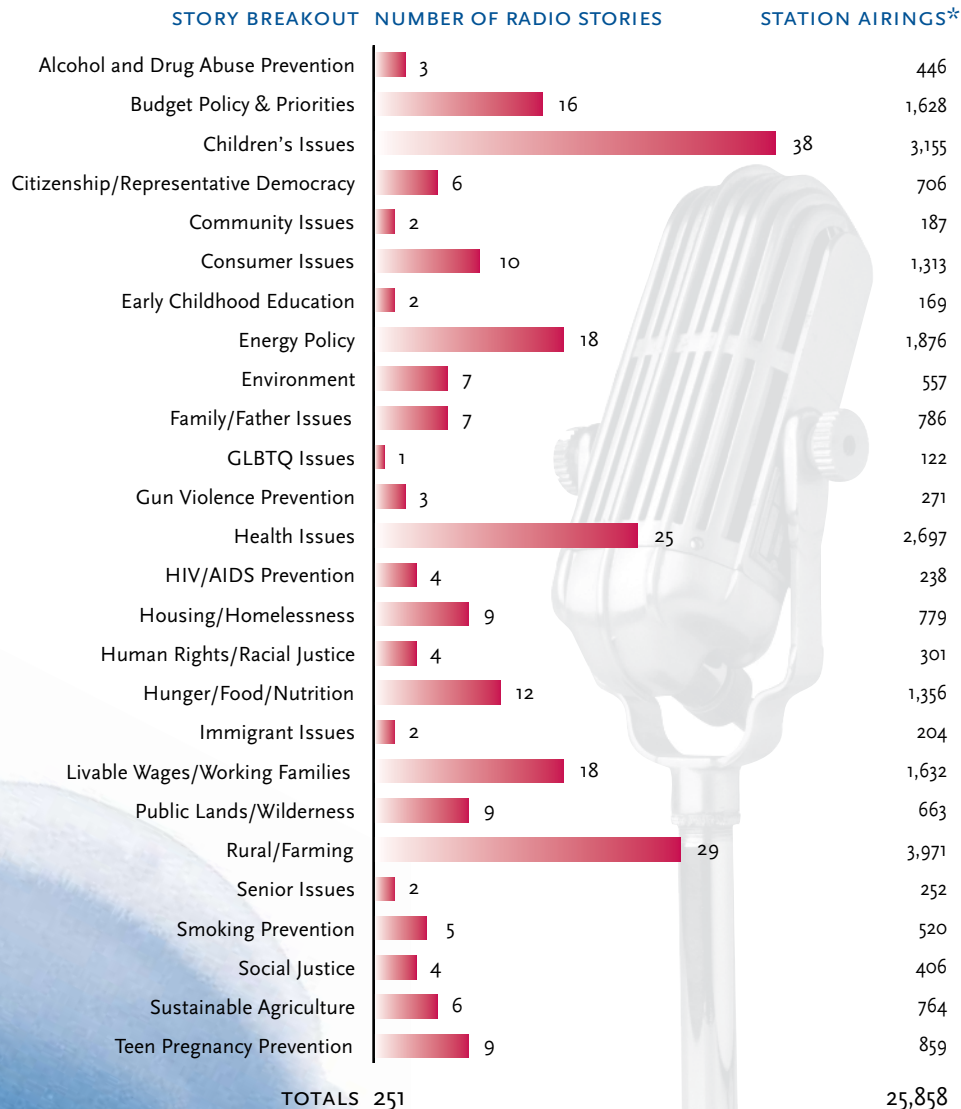

MINNESOTA BROADCASTERS

“I had long admired PNS’s work... but I had underestimated the possibilities of getting our message throughout the Upper Midwest region. On one breaking story, PNS’ work was aired by over 150 radio stations in five states plus a national network. If you want to change the media dialogue on an issue of importance, PNS is one of the most strategic and cost-effective options in the public interest toolbox.”

TIMOTHY ROSE, FRESH ENERGY