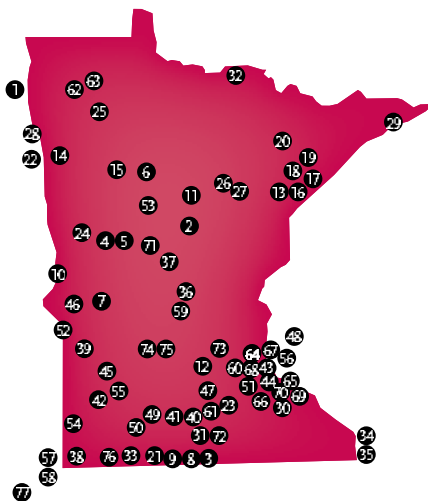

MINNESOTA RADIO STATIONS

1. ND PUBLIC RADIO (16) Statewide
2. RED RIVER FARM NETWORK (7) Statewide
3. KAUS-AM/FM, KLSS-FM, KRIB-AM, KYTC-FM, KATE-AM, KCPI-FM (7) Albert Lea
4. KIKV-FM, KULO-AM (2) Alexandria
5. KXRA-AM/FM, KXRZ-FM (3) Alexandria
6. KKBJ-AM/FM, WBJI-FM (3) Bemidji
7. KBMO-AM, KSCR-FM (2) Benson
8. KBEW-AM/FM (2) Blue Earth
9. KJLY-FM, KJCY-FM, KJYL-FM and others (14) Blue Earth
10. KBMW-AM, KGWB-FM (2) Breckenridge
11. KLKS-FM (1) Breezy Point
12. KRWC-AM (1) Buffalo
13. WKLK-AM/FM WMOZ-FM, (3) Cloquet
14. KROX-AM (1) Crookston
15. KDLM-AM, KBOT-FM (2) Detroit Lakes
16. KDNW-FM, KDNI-FM (2) Duluth
17. KRBR-FM, WDSM-AM, WGEE-AM, KDAL-AM/FM, KTCO-FM (6) Duluth
18. KUMD-FM (1) Duluth
19. WDSM-AM (1) Duluth
20. WEVE-FM, KRBT-AM (2) Eveleth
21. KFMC-FM, KSUM-AM (2) Fairmont
22. WDAY-AM, WDFG-FM (2) Fargo
23. KDHL-AM (1) Faribault
24. KBRF-AM, KJJK-AM/FM, KPRW-FM, KZCR-AM (5) Fergus Falls
25. KKCQ-AM/FM, KKEQ-FM (3) Fosston
26. KAXE-FM (1) Grand Rapids
27. KOZY-AM, KMFY-FM (2) Grand Rapids
28. KNOX-AM/FM, KYCK-FM (3) Grand Forks
29. WTIP-FM (1) Grand Marais
30. KDWA-AM (1) Hastings
31. WOJB-FM (1) Hayward
32. KGHS-AM, KSMD-FM (2) International Falls
33. KKOJ-AM, KRAQ-AM (2) Jackson
34. KQEG-AM, WFBZ-FM, WLFN-AM, WKBH-FM, WKCC-AM, WLXR-FM (6) La Crosse
35. WIZM-AM/FM, KLCH-FM, WKTY-AM, WRQT-FM (5) La Crosse
36. KLTF-FM, KFML-FM, WYRQ-FM (3) Little Falls
37. KEYL-AM, KXDL-FM (2) Long Prairie
38. KQAD-AM, KLQL-FM (2) Luverne
39. KLQP-FM (1) Madison
40. KEEZ-FM (1) Mankato
41. KMSU-FM, KMSK-FM, K228Q, K228R (4) Mankato
42. KMHL-AM, KARL-FM, KARZ-FM, KKCK-FM (4) Marshall
43. KTIS-AM/FM (2) Minneapolis
44. WXPT-FM, KSNB-AM, WCCO-AM (+stations in other states) (40) Minneapolis
45. KDMA-AM, KMGM-FM, KKRC-FM (3) Montevideo
46. KMRS-AM, KKOK-FM (2) Morris
47. KCHK-AM/FM (2) New Prague
48. WIXK-AM (1) New Richmond
49. KNUJ-AM/FM (2) New Ulm
50. KXLP-FM, KYSM-AM/FM, KNUJ-AM/FM (5) New Ulm
51. KYMN-AM (1) Northfield
52. KDIO-AM, KMSD-AM, KPHR-FM (3) Ortonville
53. KPRM-AM, KDKK-FM, KBKK-FM, KQKK-FM, KSKK-FM, KXXX-FM (6) Park Rapids
54. KLOH-AM, KJOE-FM, KISD-FM (3) Pipestone
55. KLGR-AM/FM (2) Redwood Falls
56. WEVR-AM/FM (2) River Falls
57. KELO-AM/FM, KRRO-FM, KTWB-FM, KWSN-AM (5) Sioux Falls
58. KXRB-AM KIKN-FM, KKLS-FM, KMXC-FM, KSOO-AM, KYBB-FM (6) Sioux Falls
59. KNSI-AM, KCLD-FM, KCML-FM, KZPK-FM (4) St. Cloud
60. KTNF-AM (1) St. Louis Park
61. KRBI-AM/FM (2) St. Peter
62. KKAQ-AM, KTRF-AM, KKDQ-FM (3) Thief River Falls