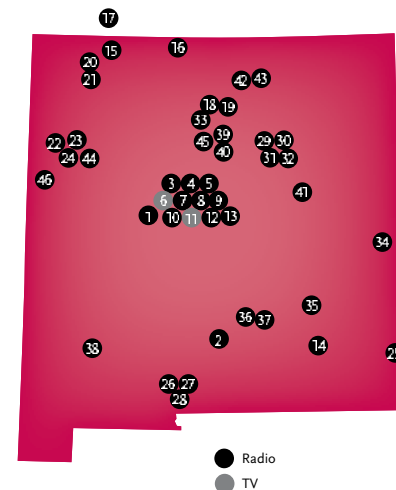

KARLOS SCHMIEDER
SOUTHWEST ORGANIZING PROJECT/
YOUTH MEDIA COUNCIL

* Represents the minimum number of times stories were aired.

NEW MEXICO RADIO & TV STATIONS

1. KABR-AM (1) Alamo
2. KINN-AM, KYEE-FM, KZZX-FM (3) Alamogordo
3. KABQ-AM/FM, KTEG-FM, KPEK-FM, KBQI-FM, KZRR-FM, KSYU-FM (7) Albuquerque
4. KDRF-FM, KBZU-FM, KTBL-AM, KKOB-AM/FM, KMGA-FM, KRST-FM, KNML-AM (8) Albuquerque
5. KLUZ TV₄₁ Entravision Albuquerque
6. KLVO-AM, KAGM-AM, KKIM-AM, KSOL-AM (4) Albuquerque
7. KRZY-AM/FM (2) Albuquerque
8. KUNM-FM (1) Albuquerque
9. KZNM-FM, KKIM-AM, KABG-FM (3) Albuquerque
10. TV Channel 27 Albuquerque
11. KZRR-FM (1) Albuquerque
12. KLSK-FM (1) Albuquerque
13. KSYU-FM (1) Albuquerque
14. KSVP-AM, KTZA-FM (2) Artesia
15. KCQK-AM (1) Aztec
16. KCIE-FM (1) Dulce
17. KISZ-FM, KDGO-AM, KPTE-FM (3) Durango
18. KDCE-AM (1) Espanola
19. KDCE-AM, KYBR-AM (2) Espanola
20. KENN-AM, KRWN-FM (2) Farmington
21. KNNT-AM (1) Farmington
22. KGLP-FM (1) Gallup
23. KQAK-AM (1) Gallup
24. KGLX-FM (1) Gallup
25. KFMO-FM (1) Hobbs
26. KIXN-FM, KZOR-FM (2) Las Cruces
27. KHQT-FM, KSNM-AM, KGRT-FM, KKVS-FM (4) Las Cruces
28. KRWG-FM (1) Las Cruces
29. KOBE-AM (1) Las Vegas
30. KFUN-AM, KLVF-AM (2) Las Vegas
31. KMDZ-FM, KNMX-AM (2) Las Vegas
32. KBAC-FM (1) Las Vegas
33. KRSN-AM (1) Los Alamos
34. KENW-FM, KMTH-FM (2) Portales
35. KBCQ-FM, KINF-AM, KMOU-FM, KSFX-FM (4) Roswell

36. KBUY-AM, KWES-FM (2) Ruidoso
37. KTUM-FM, KWMW-FM, KRUI-AM, KIDX-FM, KNMB-FM (5) Ruidoso Downs
38. KNUW-FM (1) Santa Clara
39. KSFR-FM (1) Santa Fe
40. KVSF-AM, KTRC-AM (2) Santa Fe
41. KSSR-AM, KIVA-AM (2) Santa Rosa
42. KKIT-FM, KXMT-FM (2) Taos
43. KTAO-FM (1) Taos
44. KXTC-FM (1) Thoreau
45. KSFQ-FM (1) White Rock
46. KSHI-FM (1) Zuni