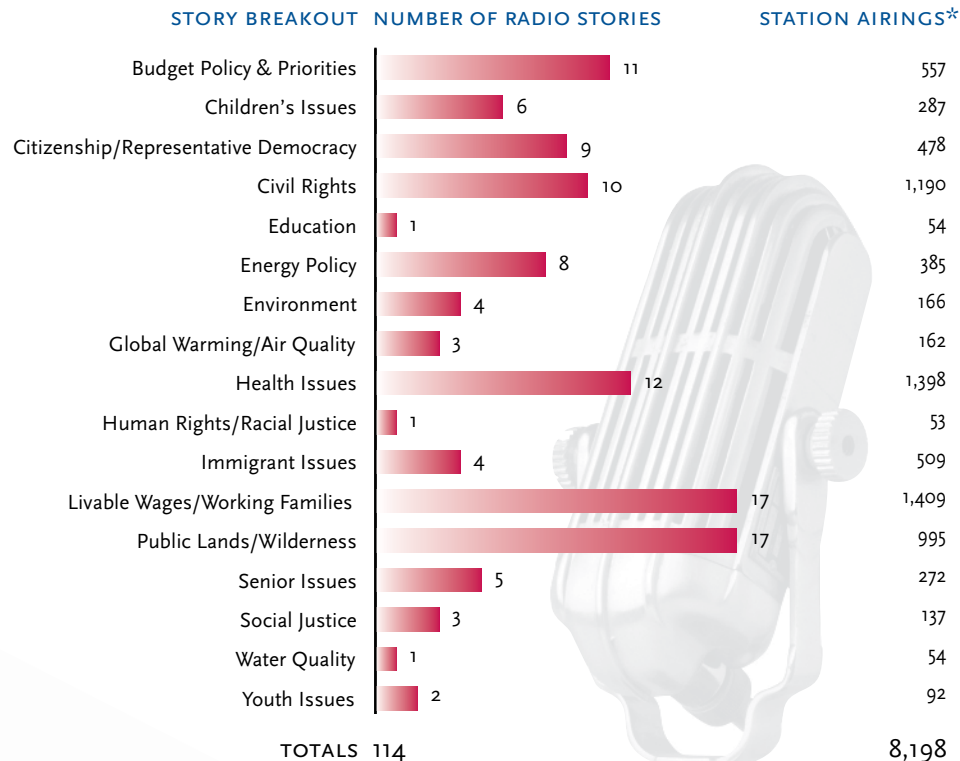

NEW MEXICO BROADCASTERS

“In today’s fast paced media landscape, New Mexico News Connection (NMNC) offers a valuable service to radio listeners across the state by providing progressive, community voices to the democratic conversation on our airwaves. When no one else covers us, NMNC gets a quote from one of our community experts. When others do cover us, NMNC gets our message past a saturation point and helps us provide the leadership for folks to act on SWOP’s vision of hope, change and justice for our communities.”

KARLOS SCHMIEDER
SOUTHWEST ORGANIZING PROJECT/
YOUTH MEDIA COUNCIL