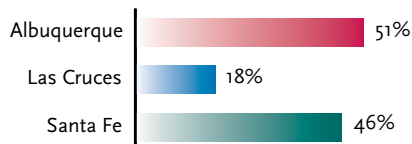

NMNC Market Share Information

NMNC National Pick Up 1,351 Stations

public news service
NEWS IN THE PUBLIC INTEREST

Public News Service
888-891-9416
fax 208-247-1830
info@publicnewsservice.org

New Mexico News Connection
888-471-1722
Fax 303-253-8905
nmnc@publicnewsservice.org