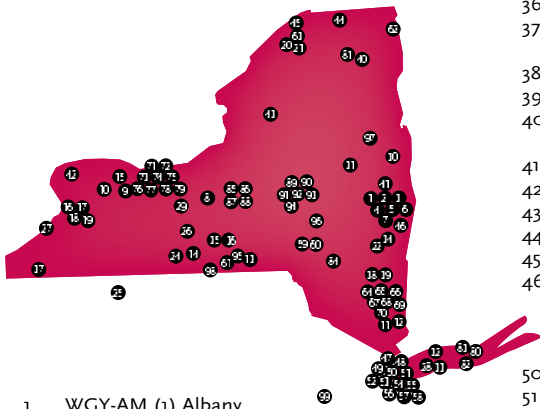

New York News Connection

2006 ANNUAL REPORT

In 2006, the New York News Connection produced 192 radio news stories, which aired more than 5,873 times on 202 radio stations in New York and 621 nationwide.

JACK O'CONNELL
HEALTH & WELFARE COUNCIL OF
LONG ISLAND

* Represents the minimum number of times stories were aired.

NEW YORK RADIO STATIONS

1. WGY-AM (1) Albany
2. WHRL-FM (1) Albany
3. WIZR-AM, WCSA-AM (2) Albany
4. WKKF-FM (1) Albany
5. WPYX-FM (1) Albany
6. WRVE-FM (1) Albany
7. WTRY-FM (1) Albany
8. WPHR-FM, WHEN-AM, WWDG-FM (3) Auburn
9. WYSL-AM (1) Avon
10. WBTA-AM (1) Batavia
11. WBNR-AM, WLNA-AM (2) Beacon
12. WHUD-FM, WSPK-FM (2) Beacon
13. WCDW-FM, WMTT-AM (2) Binghamton
14. WBRR-FM, WESB-AM (2) Bradford
15. WEQX-FM, WMJQ-FM (2) Brockport
16. WBFO-FM, WOLN-FM, WUBJ-FM (3) Buffalo
17. WBUF-FM, WBLK-FM, WECK-FM, WYRK-FM, WJYE-FM (5) Buffalo
18. WEDG-FM, WGRF-FM, WHLD-AM, WHTT-FM, WMNY-AM (5) Buffalo
19. WNET-AM/FM (2) Buffalo
20. WSLJ-FM, WSLI-FM, WSLO-FM, WSLU-FM, WXLH-FM (5) Canton
21. WXLG-FM (1) Canton
22. WCTW-AM (1) Catskill
23. WKGB-FM, WBBI-FM, WENE-AM, WINR-AM, WMRV-FM, WMXW-FM (6) Conklin
24. WBA-AM, WCLI-AM, WENY-AM, WENY-FM, WGMM-FM (5) Corning
25. WFRM-AM/FM (2) Coudersport, PA
26. WFLR-AM/FM (2) Dundee
27. WBKX-FM, WDOE-AM (2) Dunkirk
28. WZAA-FM, WADO-AM, WCAA-FM (3) Garden City
29. WAUB-AM, WCGR-AM, WGVA-AM, WLLW-FM, WNYR-FM, WFSW-AM (6) Geneva
30. WCKM-FM, WCQL-FM, WWSC-AM (3) Glen Falls
31. WENT-AM (1) Gloversville
32. WCWP-FM (1) Greenvale
33. WHLI-AM, WBZO-FM, WKJY-FM, WMJC-FM, WRCN-FM (5) Hempstead
34. WHUC-AM (1) Hudson
35. WHCU-AM, WQNY-FM, WTKO-AM, WYXL-FM (4) Ithaca