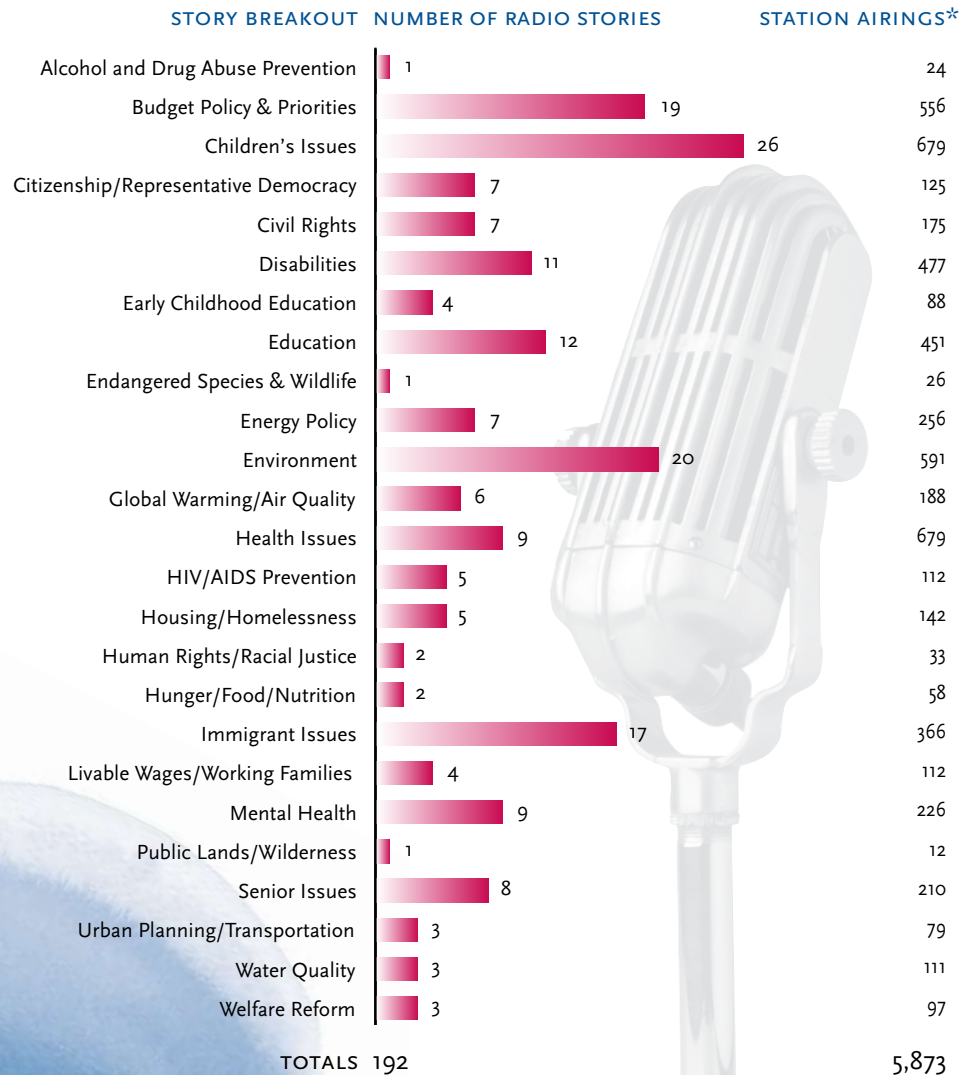

NEW YORK BROADCASTERS

“We do not know of another organization in the country that is making the connections, fostering new linkages and bridging issues, geography and constituency divides the way the Public News Service is through a media outlet on a daily basis.”

JACK O'CONNELL
HEALTH & WELFARE COUNCIL OF
LONG ISLAND