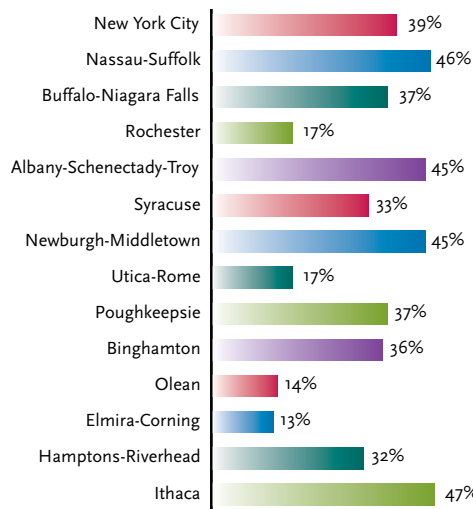

NYNC Market Share Information

NYNC National Pick Up 621 Stations

public news service
NEWS IN THE PUBLIC INTEREST

Public News Service
888-891-9416
fax 208-247-1830
info@publicnewsservice.org

New York News Connection
888-320-9601
Fax 509-984-7525
nync@publicnewsservice.org