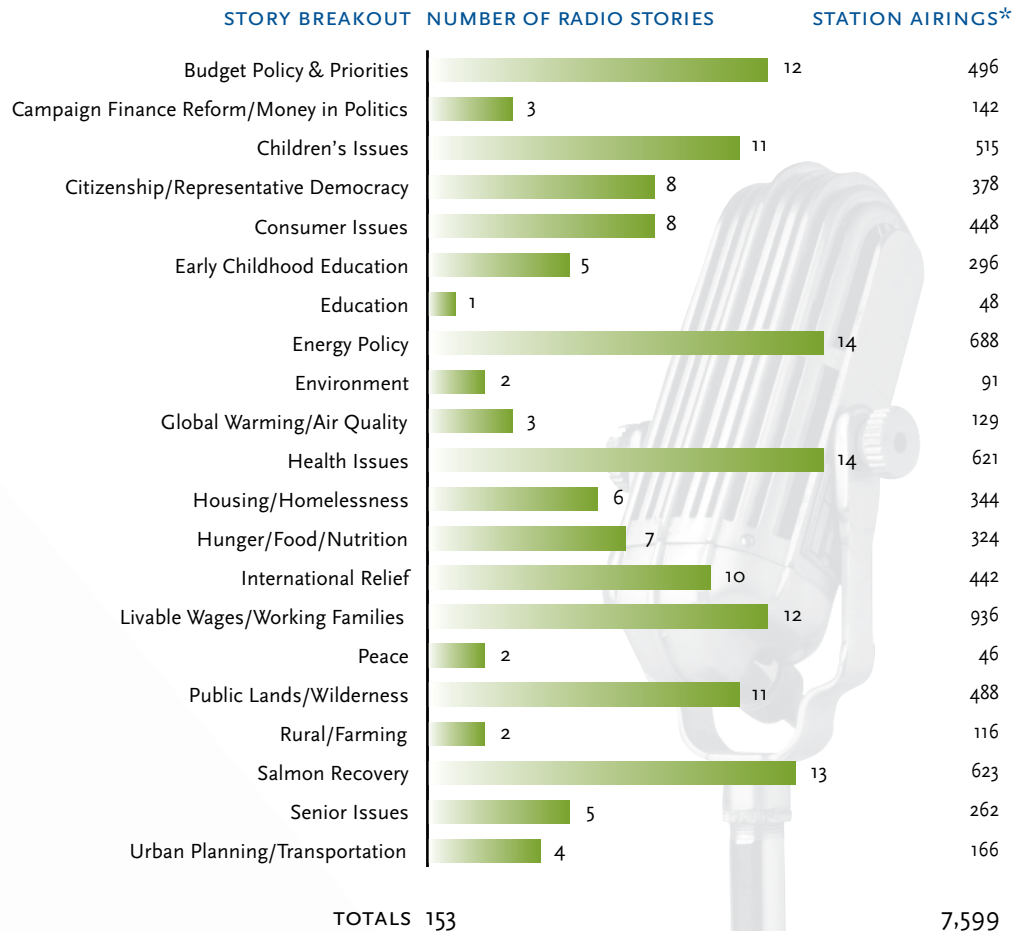

WASHINGTON BROADCASTERS

“The Washington News Service provides us an entrée to mainstream media that we can’t get on our own. The service consistently leads the way with timely, accurate stories on topics our constituencies care about and the general public should know about.”

AARON OSTRUM, FUTUREWISE