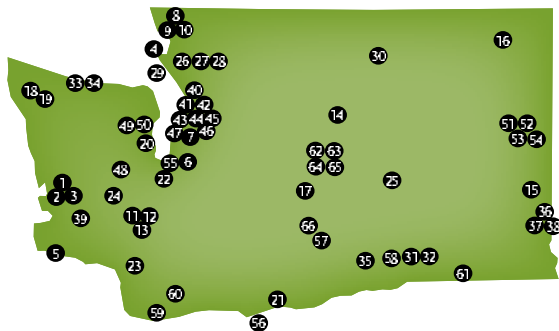

WASHINGTON RADIO STATIONS

1. KPLU (NPR-Translator) (1) Aberdeen
2. KBKW-AM, KAYO-FM, KSWW-FM (3) Aberdeen
3. XXRO-AM, KDUX-FM, KXXK-FM (3) Aberdeen
4. KLKI-AM (1) Anacortes
5. KMUN-FM (1) Astoria
6. KGRG-FM, KENU-AM (2) Auburn
7. KBCS-FM (1) Bellevue
8. KPLU (NPR-Translator) (1) Bellingham
9. KGMI-AM, KISM-FM, KBAI-AM, KPUG-AM, KAFE-FM (5) Bellingham
10. KUGS-FM (1) Bellingham
11. KELA-AM, KMNT-FM (2) Centralia
12. KPLU (NPR-Translator) (1) Centralia
13. KITI-AM/FM (2) Centralia
14. KOZI-AM/FM, KOHO-FM (3) Chelan
15. KCLX-AM, KZZL-FM, KRAO-FM, KMAX-AM (4) Colfax
16. KCVL-AM, KCRK-FM (2) Colville
17. KCWU-FM (1) Ellensburg
18. KBDB-FM, KBIS-AM (2) Forks
19. KVAC-AM, KLLM-FM, KBDB-FM, KBIS-AM (4) Forks
20. KGHP-FM (1) Gig Harbor
21. KLCK-AM, KYT-FM (2) Goldendale
22. KLAY-AM (1) Lakewood
23. KPLU (NPR-Translator) (1) Longview
24. KGY-AM/FM (2) McCleary
25. KBSN-AM, KDRM-FM (2) Moses Lake
26. KAPS-AM, KBRC-AM (2) Mount Vernon
27. KPLU (NPR-Translator) (1) Mount Vernon
28. KSVR-FM (1) Mount Vernon
29. KWDB-AM (1) Oak Harbor
30. KOMW-AM/FM, KNCW-FM, KZBE-FM (4) Omak
31. KFLD-AM, KORD-FM, KXRX-FM, KTHK-FM, KEYW-FM (5) Pasco
32. KGSG-FM (1) Pasco
33. KPLU (NPR-Translator) (1) Port Angeles
34. KIKN-AM, KONP-AM (2) Port Angeles
35. KZXR-FM (1) Prosser
36. KNWV-FM, KRFA-FM, KWSU-AM, KNWR-FM (4) Pullman
37. KQQQ-AM, KHTR-FM (2) Pullman
38. KPLU (NPR-Translator) (1) Pullman
39. KFMY-AM (1) Raymond
40. KBTC-FM (1) Seattle
41. Metro Networks (13) Seattle
42. KPTK-AM (1) Seattle
43. KFNN-FM (1) Seattle
44. KHHO-AM (1) Seattle
45. KJR-AM/FM (2) Seattle
46. KUBE-FM (1) Seattle
47. KPLU (NPR-Translators) (3) Seattle/Tacoma/Everett
48. KMAS-AM (1) Shelton
49. KGTK-AM, KITZ-AM (2) Silverdale
50. KITZ-AM (1) Silverdale
51. KAQQ-AM, KCDA-AM, KISC-AM, KIXZ-FM, KQNT-AM, KKZX-AM (6) Spokane
52. KGA-AM, KDRK-FM, KEYF-AM/FM, KAEP-FM, KYWL-FM, KZBD-FM, KJRB-AM (8) Spokane
53. KPBX-FM, KSFC-FM (2) Spokane
54. KQNT-AM (1) Spokane
55. KVTI-FM (1) Tacoma
56. KMCQ-FM (1) The Dalles
57. KYNR-AM (1) Toppenish
58. KZHR-FM (1) Tri-Cities
59. KKLQ-FM (1) Vancouver
60. KPLU (NPR)-FM (8) various
61. KALE-AM, KTCR-AM, KEGX-FM, KIOK-FM, KNLT-FM (5) Walla Walla
62. KKRT-AM, KKRV-FM, KWIQ-AM (3) Wenatchee
63. KNWR-FM (1) Wenatchee
64. KPQ-AM/FM, KWNC-AM (3) Wenatchee
65. KXAA-FM, KYSN-FM, KAAP-FM, KWVV-FM, KWXX-AM, KZPH-FM (6) Wenatchee
66. KIT-AM, KATS-FM, KQSN-FM, KUTI-AM, KFFM-FM, KDBL-FM (6) Yakima