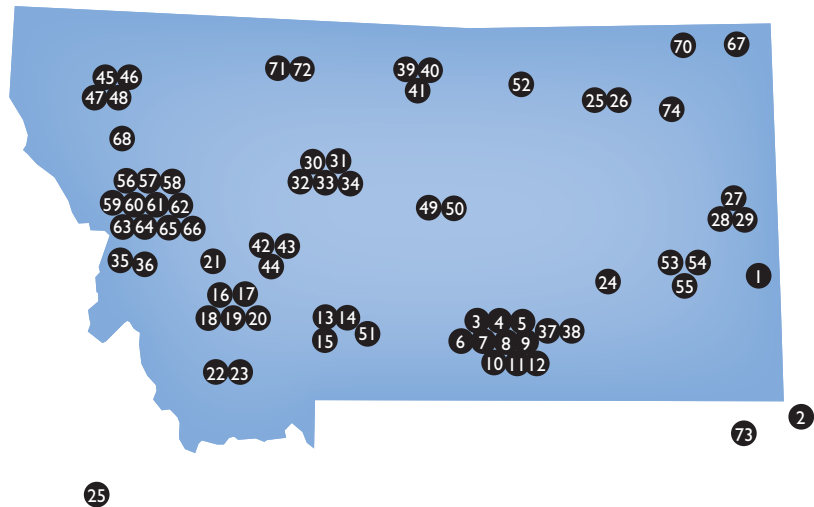

Scott Crichton  
Executive Director  
ACLU of MT

STORY BREAKOUT NUMBER OF RADIO STORIES STATION AIRINGS\*

Totals 102

12,312

In 2007, the Big Sky Connection produced 102 radio news stories, which aired more than 12,312 times on 85 radio stations in Montana and 1,174 nationwide.

\* Represents the minimum number of times stories were aired.

# MONTANA RADIO STATIONS

City	Map #	Stations
Baker	1	KFLN-AM
Belle Fourche	2	KBFS-AM
Billings	3-12	KBBB-FM, KBLG-AM, KBUL-AM, KCTR-FM, KGHL-AM, KKBR-FM, KMHK-FM, KRKX-FM, KRZN-FM, KYA-FM
Bozeman	13-15	KBOZ-AM/FM (2), KMMS-AM/FM (2), KOBB-AM/FM (2)
Butte	16-20	KAAR-FM, KBOW-FM, KMBR-FM, KQUY-FM, KXTL-AM
Deer Lodge	21	KQRV-AM
Dillon	22-23	KBEV-FM, KDBM-AM
Forsyth	24	KIKC-AM/FM (2)
Glasgow	25-26	KLAN-FM, KLTZ-AM
Glendive	27-29	KDZN-AM/FM (2), KGLE-AM, KXGN-AM
Great Falls	30-34	KEIN-AM, KGPR-FM, KLSK-AM, KMON-AM/FM (2), KQDI-AM/FM (2)
Hamilton	35-36	KLYQ-AM, KXDR-FM
Hardin	37-38	KBSR-AM, KHDN-AM
Havre	39-41	KOJM-AM, KPQX-FM, KRYK-FM
Helena	42-44	KBLL-AM/FM (2), KCAP-AM, KHKR-FM
Kalispell	45-48	KBBZ-FM, KDBR-FM, KJJR-AM, KALS-FM

City	Map #	Stations
Lewistown	49-50	KLCM-AM, KXLO-AM
Livingston	51	KPRK-AM
Malta	52	KMMR-AM
Miles City	53-55	KATL-AM, KKRY-AM/FM (2), KMTA-AM
Missoula	56-66	KBAZ-FM, KBGA-FM, KGGL-FM, KGRZ-AM, KGVO-AM, KLCY-AM, KMSO-FM, KUFM-FM, KYLT-AM, KYSS-FM, KZOQ-FM