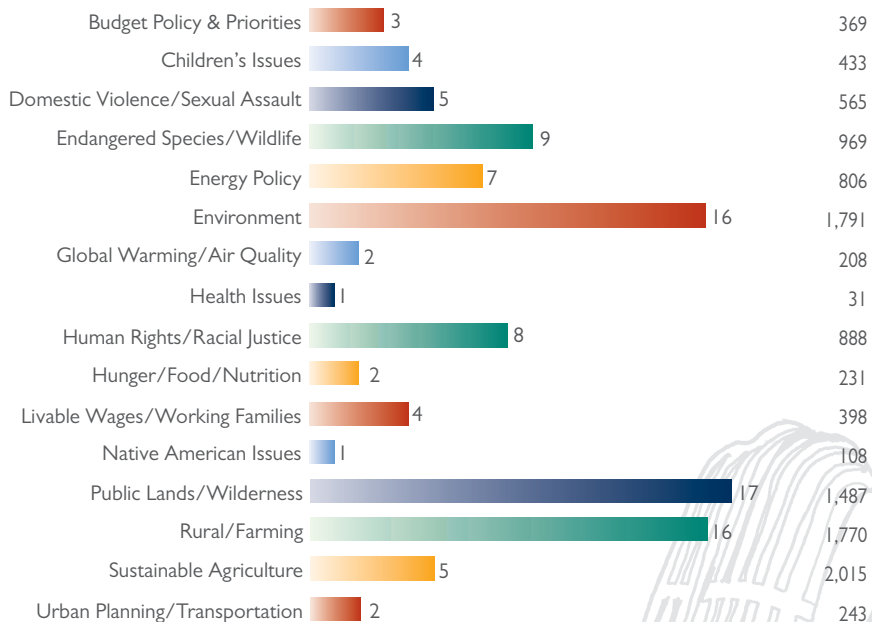

# big sky CONNECTION

2007 annual report

*“Always current topics.... Let’s me know what’s going on....Easy to use...Always interesting and relevant... Good range of topics and they are localized... Professionalism...The state/local flavor means something to Montana.”*

Montana Broadcasters

*“Supporting an independent news outlet that casts a wider net and gets more voices and opinions into the public debate. We all win. We’ve found the BSC a potent vehicle for improving the public debate and getting information to the general population they need to know that wouldn’t otherwise be covered.”*

Scott Crichton  
Executive Director  
ACLU of MT

STORY BREAKOUT NUMBER OF RADIO STORIES STATION AIRINGS\*

Totals 102

12,312

In 2007, the Big Sky Connection produced 102 radio news stories, which aired more than 12,312 times on 85 radio stations in Montana and 1,174 nationwide.

\* Represents the minimum number of times stories were aired.