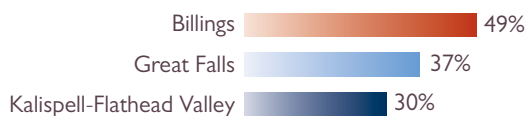

BSC Market Share Information

BSC National and Regional pick up 1,174 Stations