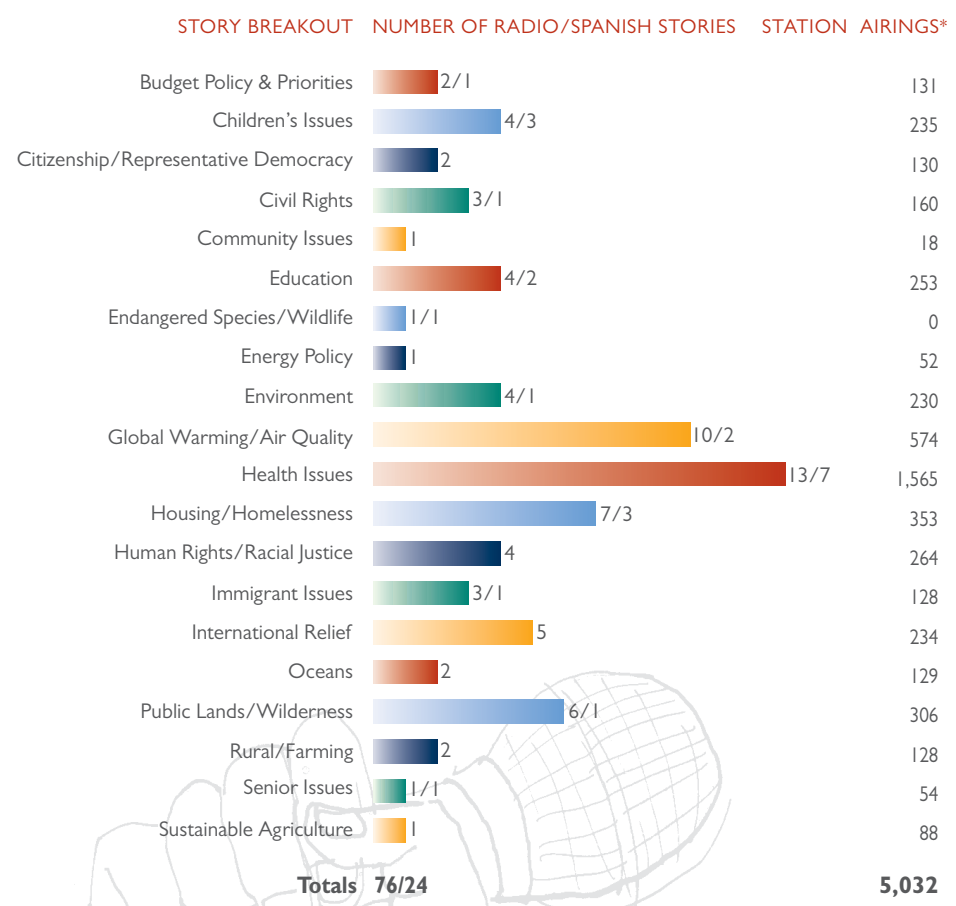

* Represents the minimum number of times stories were aired.

Launched in June, 2007, the California News Service produced 76 radio and online news stories in the first seven months which aired more than 5,032 times on 215 radio stations in California and 1,091 nationwide. Additionally, 24 Spanish stories were produced.