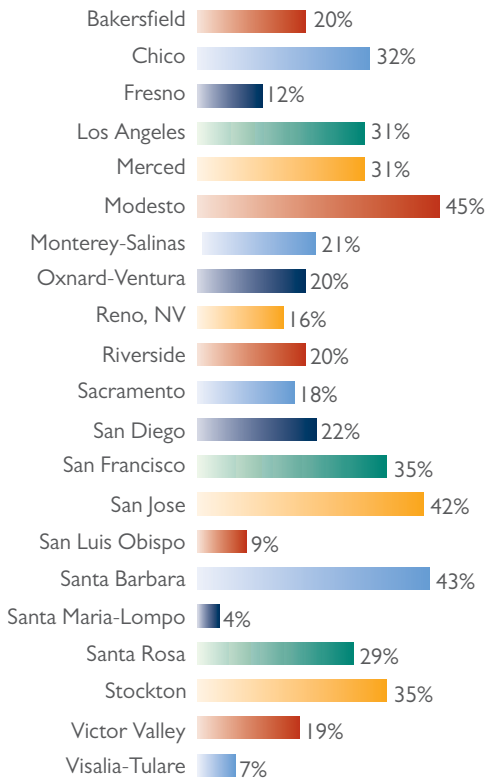

CANS Market Share Information

City	Map #	Stations
Mt. Shasta	103	KZRO-FM
North Highlands	104	KQEI-FM
Oakdale	105	KDJK-FM
Palm Springs	106	KGAM-AM
Pasadena	107-108	KDIS-AM, KROQ-FM
Paso Robles	109	KPRL-AM
Patterson	110	KOSO-FM
Philo	111	KZYX-FM
Port Hueneme	112	KVTA-AM
Porterville	113	KTIP-AM
Quincy	114	KNLF-FM
Redding	115	KVIP-AM/FM (2)
Reno, NV	116-118	KKOH-AM, KNEV-FM, KURK-FM
Ridgecrest	119-120	KWDJ-AM, KZIQ-FM
Riverside	121-122	KCBC-AM, KUCR-FM
Sacramento	123-126	KFBK-AM, KGBY-FM, KHYL-FM, KSTE-AM
San Bernardino	127	KCKC-AM
San Clara	128	KVVN-AM
San Clemente	129	KWVE-FM
San Diego	130-140	KCBQ-AM, KFMB-AM, KGB-FM, KHST-FM, KIOZ-FM, KJQY-FM, KMSX-FM, KOGO-AM, KPOP-AM, XHRM-FM, XTRA-AM
San Francisco	141-155	KALW-FM, KCBS-AM, KDFC-FM, KGO-AM, KLLC-FM, KOIT-AM/FM (2), KPOO-FM, KQED-FM, KABL-AM, KIOI-FM, KISQ-FM, KKSF-FM, KMEL-FM, KNEW-AM,

City	Map #	Stations
San Jose	156-160	KYLD-FM, KCNL-FM, KFJO-FM, KLDZ-FM, KSJO-FM, KUFX-FM
San Luis Obispo	161	KVEC-AM
Santa Barbara	162-167	KOCP-FM, KIST-FM, KSBL-FM, KTMS-AM, KTYD-FM, KXXT-AM
Santa Clarita	168	KBET-AM
Santa Cruz	169	KSCO-AM
Santa Monica	170-171	KCRU-FM, KCRW-FM
Santa Paula	172	KUNX-AM
Santa Rosa	173-177	KFGY-FM, KSRO-AM, KVRV-FM, KXFX-FM, KZST-FM
Sebastopol	178	KJZY-AM
Shafter	179	KKXX-FM
Sonora	180-182	KKBN-FM, KVML-AM, KZSQ-FM
South Lake Tahoe	183	KOWL-AM
Statewide	184	California Metro (1,500+ National Stations, 240 in California)
Stockton	185-187	KCJH-FM, KQOD-FM, KYCC-FM
Susanville	188-190	KHJQ-FM, KJDX-FM, KSUE-AM
Thousand Oaks	191	KLYF-AM
Tulelake	192	KFLS-FM
Ukiah	193-194	KQPM-FM, KUKI-AM/FM (2)
Ventura	195-197	KFYV-FM, KKZZ-AM, KSSC-FM
Victorville	198-202	KATJ-FM, KZXY-AM, KIXA-FM, KROY-AM, KIXW-AM
Wasco-Greenacres	203	KERI-AM
Watsonville	204	KOMY-AM
Willits	205-206	KLLK-AM, KZYZ-FM
Yermo	207	KYHT-FM

CANS National and Regional pick up 1,091 Stations