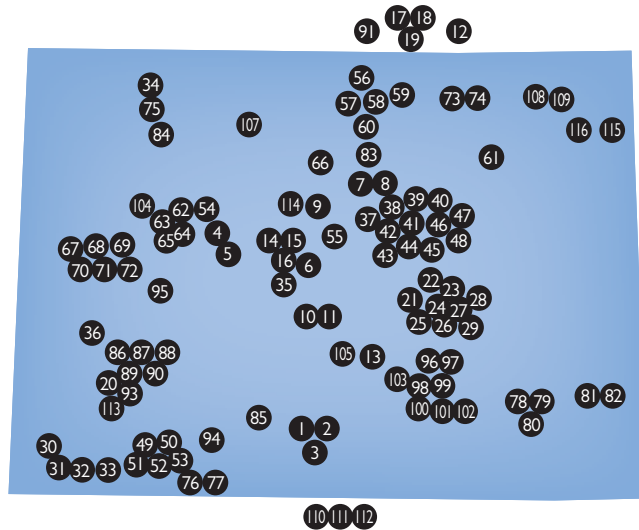

* Represents the minimum number of times stories were aired.

COLORADO RADIO STATIONS

City	Map #	Stations
Alamosa	1-3	KALQ-FM, KGIW-AM, KRZA-FM
Aspen	4-5	KSPN-FM, KAJX-FM
Basalt	6	KNFO-FM
Boulder	7-8	KGNU-FM, KCFC-AM
Breckenridge	9	KSMT-FM
Buena Vista	10-11	KBVC-FM, KSKE-AM
Burns, WY	12	KIGN-FM
Canon City	13	KRLN-AM
Carbondale	14-16	KDNK-FM, KCJX-FM, KVOV-FM
Cheyenne, WY	17-19	KLEN-FM, KOLZ-FM, KQLF-FM
Colona	20	KAVP-AM
Colorado Springs	21-29	KILO-AM/FM (2), KKCS-AM, KKFM-FM, KSPZ-FM, KVOR-AM, KKLI-FM, KMOM-FM, KVUU-FM, KRCC-FM
Cortez	30-33	KRTZ-FM, KVFC-AM, KISZ-FM, KSJD-FM
Craig	34	KPYR-FM
Crested Butte	35	KBUT-FM
Delta	36	KPRU-FM
Denver	37-48	KGNU-AM, KHOW-AM, KOA-AM, KBCO-FM, KBPI-FM, KHIH-FM, KRfZ-FM, KTCL-FM, KTLK-AM, KCFR-AM, KUVO-FM, KVOD-FM

CNC Market Share Information

CNC National and Regional pick up 445 Stations

106

City	Map #	Stations
Durango	49-53	KIQX-FM, KIUP-AM, KRSJ-FM, KPTE-FM, KDGO-FM
Eagle	54	KTUN-FM
Frisco	55	KYSL-FM
Ft. Collins	56-60	KRFC-AM, KCOL-AM, KGLL-FM, KIIX-AM, KPAW-FM
Ft. Morgan	61	KFTM-AM
Glenwood Springs	62-65	KGLN-AM, KKCH-FM, KMtS-FM, KRvG-FM
Granby	66	KRKY-AM
Grand Junction	67-72	KJYE-FM, KMGJ-FM, KMOZ-FM, KNZZ-AM, KTMM-AM, KPRN-FM
Greeley	73-74	KFKA-AM, KUNC-FM
Hayden	75	KRMR-FM
Ignacio	76-77	KSUT-FM, KUTE-FM
La Junta	78-80	KBLJ-AM, KTHN-FM, KRLJ-FM
Lamar	81-82	KLMR-AM, KSNZ-FM
Loveland	83	KSXT-AM
Meeker	84	KAYW-FM
Monte Vista	85	KSLV-AM/FM (2)
Montrose	86-90	KKXK-FM, KSTR-FM, KUBC-AM, KPRH-FM, KVMT-FM
Orchard Valley, WY	91	KGAB-AM
Otis	92	KATR-FM
Ouray	93	KWGL-FM
Pagosa Springs	94	KWUF-AM/FM (2)
Paonia	95	KVNF-FM