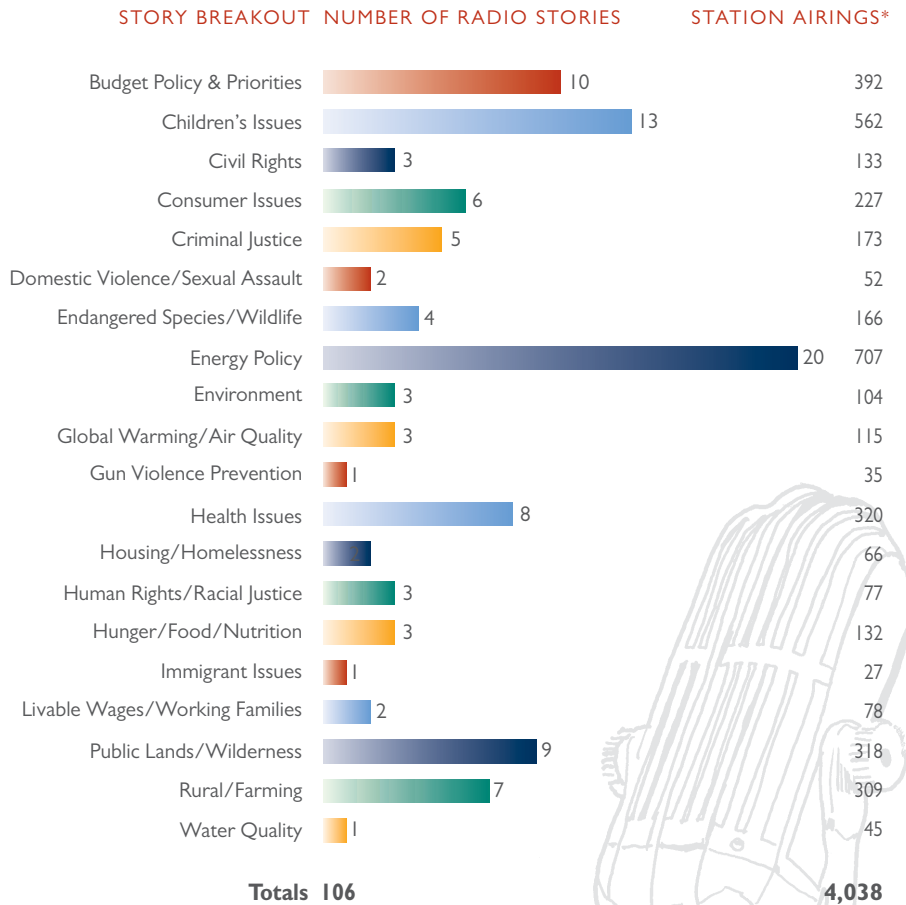

In 2007, the Colorado News Connection produced 106 radio news stories, which aired more than 4,038 times on 120 radio stations in Colorado and 445 nationwide.

* Represents the minimum number of times stories were aired.