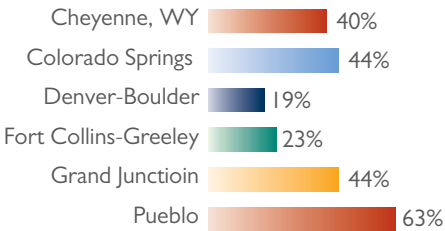

COLORADO RADIO STATIONS

City	Map #	Stations
Alamosa	1-3	KALQ-FM, KGIW-AM, KRZA-FM
Aspen	4-5	KSPN-FM, KAJX-FM
Basalt	6	KNFO-FM
Boulder	7-8	KGNU-FM, KCFC-AM
Breckenridge	9	KSMT-FM
Buena Vista	10-11	KBVC-FM, KSKE-AM
Burns, WY	12	KIGN-FM
Canon City	13	KRLN-AM
Carbondale	14-16	KDNK-FM, KCJX-FM, KVOV-FM
Cheyenne, WY	17-19	KLEN-FM, KOLZ-FM, KQLF-FM
Colona	20	KAVP-AM
Colorado Springs	21-29	KILO-AM/FM (2), KKCS-AM, KKFM-FM, KSPZ-FM, KVOR-AM, KKLI-FM, KMOM-FM, KVUU-FM, KRCC-FM
Cortez	30-33	KRTZ-FM, KVFC-AM, KISZ-FM, KSJD-FM
Craig	34	KPYR-FM
Crested Butte	35	KBUT-FM
Delta	36	KPRU-FM
Denver	37-48	KGNU-AM, KHOW-AM, KOA-AM, KBCO-FM, KBPI-FM, KHIH-FM, KRfZ-FM, KTCL-FM, KTLK-AM, KCFR-AM, KUVO-FM, KVOD-FM

CNC Market Share Information

CNC National and Regional pick up 445 Stations

106