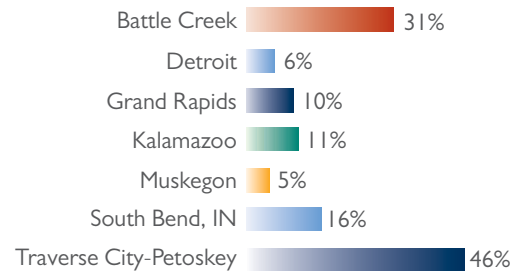

MINC Market Share Information (First Month Only)

MINC National and Regional pick up 460 Stations

public news service
NEWS IN THE PUBLIC INTEREST

Public News Service

888-891-9416

fax 208-247-1830

info@publicnewsservice.org

Michigan News Connection

800-931-0085

fax 517-913-6264

minc@publicnewsservice.org