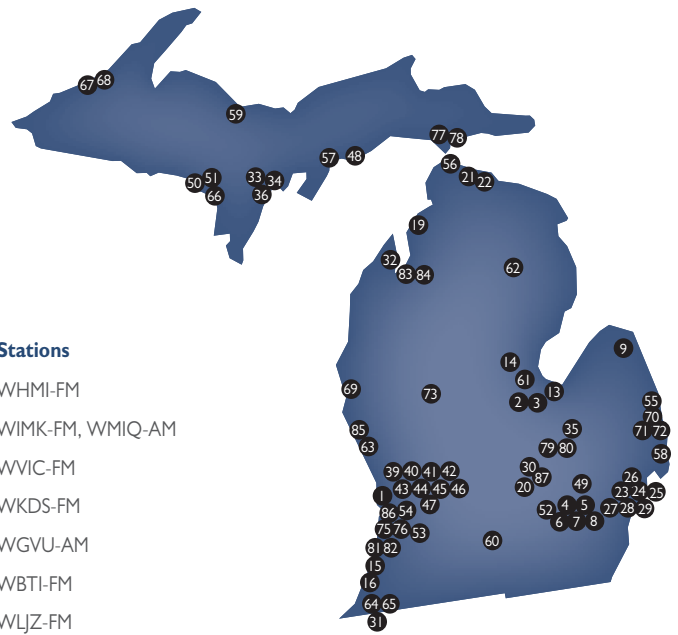

City	Map #	Stations
Howell	49	WHMI-FM
Iron Mountain	50-51	WIMK-FM, WMIQ-AM
Jackson	52	WVIC-FM
Kalamazoo	53	WKDS-FM
Kentwood	54	WGVU-AM
Lexington	55	WBTI-FM
Mackinaw City	56	WLJZ-FM
Manistique	57	WTIQ-AM
Marine City	58	WHLX-AM
Marquette	59	WUPK-FM
Marshall	60	WRCC-FM
Midland	61	WMPX-AM
Mio	62	WAVC-FM
Muskegon	63	WGVS-AM
Niles	64-65	WAOR-FM, WNIL-AM
Norway	66	WZNL-FM
Ontonagon	67-68	WOAS-FM, WUPY-FM
Pentwater	69	WMOM-FM
Port Huron	70-72	WHLS-AM, WPHM-AM, WSAQ-FM
Reed City	73	WDEE-FM
Rose Township	74	WMSD-FM
South Haven	75-76	WCSY-FM, WHIT-FM
St. Ignace	77-78	WIDG-AM, WMKC-FM
St. Johns	79-80	WQTX-FM, WWSJ-AM
St. Joseph	81-82	WIRX-FM, WSJM-AM
Traverse City	83-84	WCCW-AM/FM (2), WLJN-FM
Whitehall	85	WGVS-FM
Wyoming	86	WYGR-AM
Statewide	87	Michigan News Channel