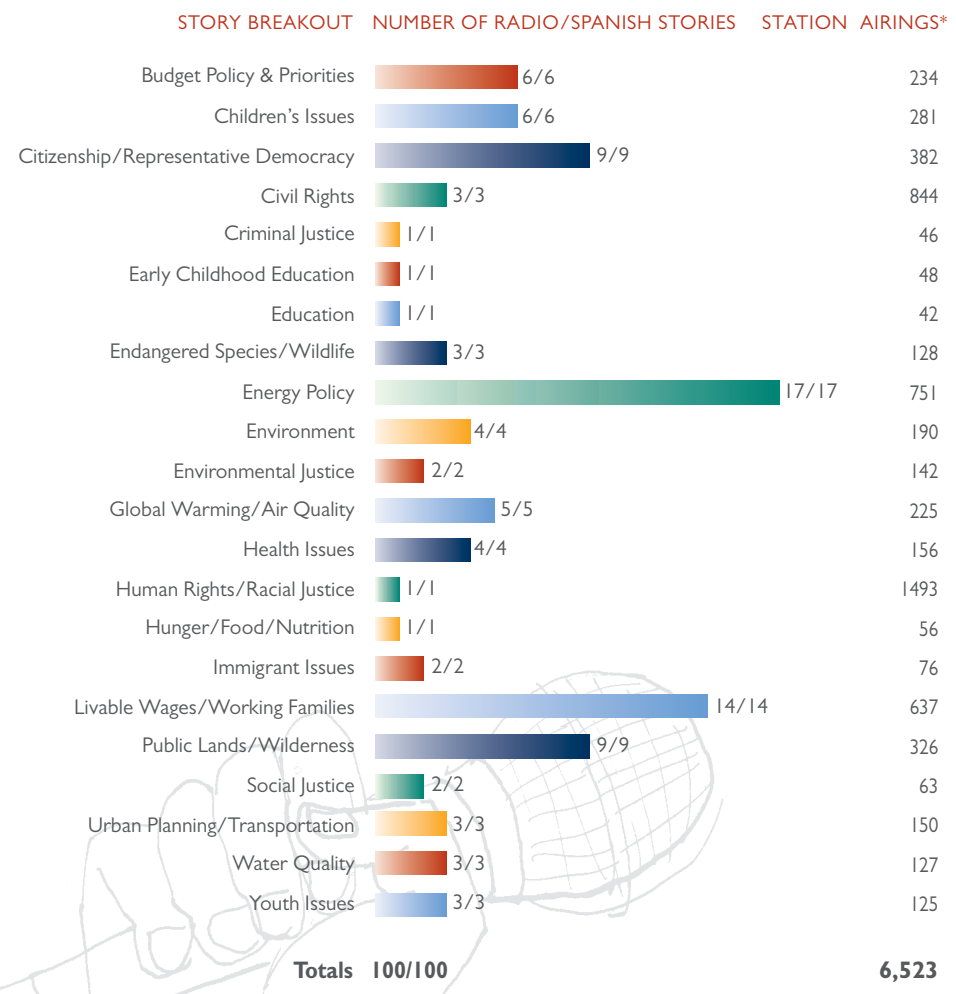

new mexico NEWS CONNECTION

2007 annual report

“Another source of news, helpful...Appreciate New Mexico info, can you give us a wider range of issues?... Really easy to use...Timely.”

New Mexico Broadcasters

“When we think about high impact, strategic communication, we think about the New Mexico News Service. Reporting on our stories in compelling images for audiences in all of our state’s media markets has increased citizen knowledge and support for a broad range of out of poverty strategies.”

Ona Porter
Community Action
New Mexico

In 2007, the New Mexico News Connection produced 100 radio news stories, which aired more than 6,523 times on 66 radio stations in New Mexico and 1,230 nationwide. Additionally, 100 Spanish stories were produced.

* Represents the minimum number of times stories were aired.

NEW MEXICO RADIO STATIONS

NMNC Market Share Information

Albuquerque 21%

Las Cruces 3%

Santa Fe 17%

NMNC National and Regional pick up 1,230 Stations