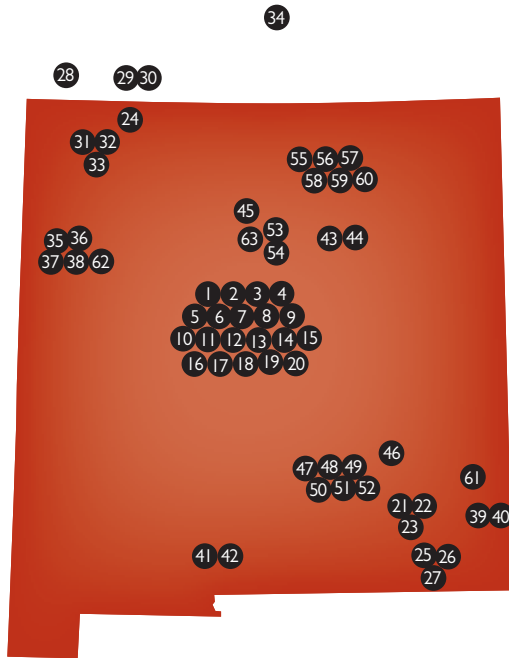

Ona Porter
Community Action
New Mexico

In 2007, the New Mexico News Connection produced 100 radio news stories, which aired more than 6,523 times on 66 radio stations in New Mexico and 1,230 nationwide. Additionally, 100 Spanish stories were produced.

* Represents the minimum number of times stories were aired.

NEW MEXICO RADIO STATIONS

NMNC Market Share Information

Albuquerque 21%

Las Cruces 3%

Santa Fe 17%

NMNC National and Regional pick up 1,230 Stations

City	Map #	Stations	City	Map #	Stations	City	Map #	Stations
Albuquerque	1-20	KABG-AM/FM (2), KABQ-FM, KBQI-FM, KBZU-FM, KDEF-AM, KFLQ-FM, KKIM-AM, KKNS-AM, Kkob-AM/FM (2), KLYT-AM KMGA-FM, KNKT-FM, KPEK-FM, KTBL-AM, KTEG-FM, KUNM-AM, KZNM-FM, KZRR-FM, KLSK-FM, KSYU-FM	Cortez, CO	28	KISZ-FM	Roswell	46	KWFL-FM
Artesia	21-23	KEND-FM, KSVP-AM, KTZA-FM	Durango, CO	29-30	KPTE-FM, KDGO-AM	Ruidoso	47-52	KBUY-AM, KIDX-FM, KNMB-FM, KRUI-AM, KWES-FM, KWMW-FM
Aztec	24	KCQL-AM	Farmington	31-33	KENN-AM, KRWN-FM, KNNT-AM	Santa Fe	53-54	KSFR-FM, KTRC-AM
Carlsbad	25-27	KAMQ-AM, KATK-AM/FM (2), KCDY-FM	Fort Collins, CO	34	KRFC-FM	Taos	55-60	KKIT-FM, KKTC-FM, KLNN-FM, KTAO-FM, KVOT-AM, KXMT-FM
			Gallup	35-38	KFMQ-FM, KGAK-AM, KGLP-FM, KGLX-FM	Tatum	61	KTUM-FM
			Hobbs	39-40	KIXN-FM, KZOR-FM	Thoreau	62	KXTC-FM
			Las Cruces	41-42	KOBE-AM, KRWG-FM	White Rock	63	KSFQ-FM
			Las Vegas	43-44	KFUN AM, KBAC-AM			
			Los Alamos	45	KRSN-AM			