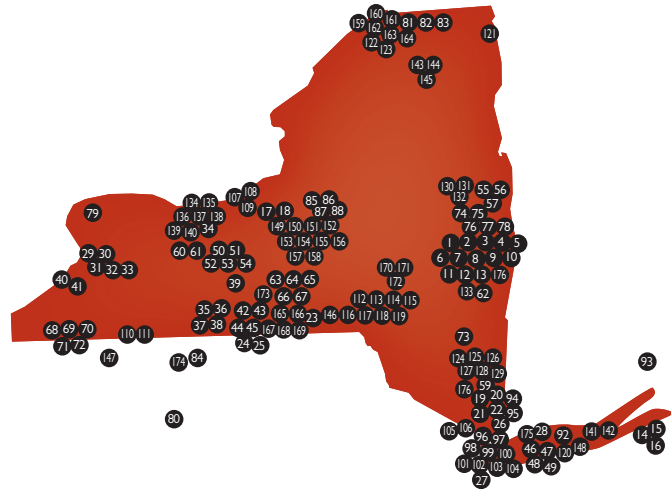

New York News Connection
888-320-9601
fax 509-984-7525
nync@publicnewsservice.org

* Represents the minimum number of times stories were aired.

NEW YORK RADIO STATIONS

City	Map #	Stations
Albany	1-13	WAMC-AM/FM (2), WAMK-FM, WAMQ-FM, WCAN-FM, WCFL-FM, WRUN-AM, WGY-AM, WHRL-FM, WKKF-FM, WOFX-AM, WPTYX-FM, WRVE-FM, WTRY-FM
Amagansett	14-16	WBAZ-FM, WBEA-FM, WEHM-FM
Baldwinsville	17-18	WFBL-AM, WSEN-FM
Beacon	19-22	WBNR-AM, WHUD-FM, WLNK-AM, WSPK-FM
Binghamton	23	WINR-AM
Bradford, PA	24-25	WBRR-FM, WESB-AM
Bronx	26	WFUV-FM
Brooklyn	27	WNYE-FM
Brookville	28	WCWP-FM
Buffalo	29-33	WBLK-FM, WBUF-FM, WJYE-FM, WYRK-FM, WBEN-AM
Canandaigua, NY	34	WCGR-AM
Corning	35-38	WCBA-FM, WCLI-AM, WENY-AM/FM (2), WGMM-FM

NYNC Market Share Information

City	Map #	Stations
Dundee	39	WFLR-AM/FM (2)
Dunkirk	40-41	WBKX-FM, WDDE-AM
Elmira	42-45	WNGZ-FM, WNKI-FM, WPGI-FM, WWLZ-AM
Farmingdale	46-49	WBZO-FM, WHLI-AM, WKJY-FM, WMJC-FM
Geneva	50-54	WAUB-AM, WGVA-AM, WLLW-FM, WNYR-FM, WSWF-AM
Glens Falls	55-57	WCKM-FM, WCQL-FM, WWSC-AM
Gloversville	58	WENT-AM
Hartsdale	59	WVOX-FM
Hornell	60-61	WCKR-FM, WLEA-AM
Hudson Falls	62	WENU-FM
Ithaca	63-67	WHCU-AM, WQNY-FM, WTKO-AM, WVBR-FM, WYXL-FM
Jamestown	68-72	WHUG-FM, WJTN-AM, WKSJ-AM, WQFX-FM, WWSE-FM
Kingston	73	WKNY-AM
Latham	74-78	WAJZ-FM, WFLY-FM, WROW-AM, WYJB-FM, WZMR-FM
Lockport	79	WLVL-AM
Loretto, PA	80	WAMQ-AM
Malone	81-83	WICY-AM, WVVN-FM, WYUL-FM
Mansfield, PA	84	WNBQ-FM
Marcy	85-88	WFRG-FM, WIBX-AM, WLZW-FM, WODZ-FM
Massena	89-91	WMSA-AM, WRCD-FM, WVLV-FM
Medford	92	WRCN-FM
New London, CT	93	WMOS-FM
New Rochelle	94-95	WRTN-FM, WVOX-AM
New York	96-104	WBAI-FM, WCBS-AM, WNYC-AM/FM (2), WOR-AM, WAXQ-FM, WHTZ-FM, WKTU-FM, WLTW-FM, WTGM-FM
Newark	105-106	WACK-AM, WUUF-FM
Ogdensburg	107-109	WGIX-FM, WPAK-FM, WSLB-AM

NYNC National and Regional pick up 648 Stations