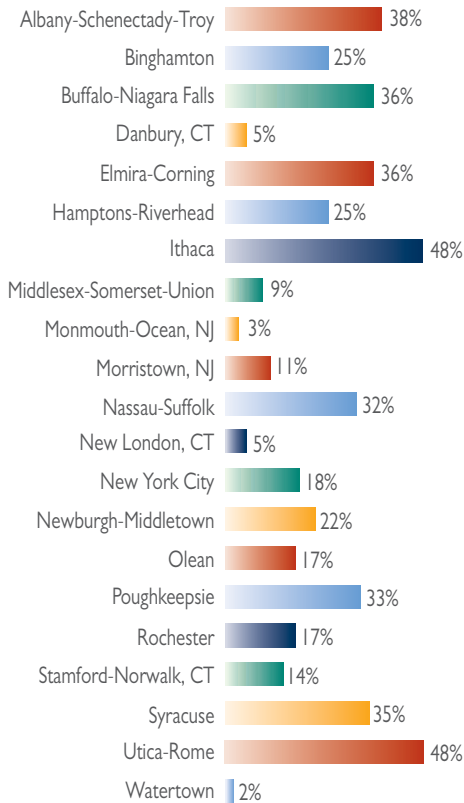

New York News Connection
888-320-9601
fax 509-984-7525
nync@publicnewsservice.org

* Represents the minimum number of times stories were aired.

NEW YORK RADIO STATIONS

City	Map #	Stations
Albany	1-13	WAMC-AM/FM (2), WAMK-FM, WAMQ-FM, WCAN-FM, WCFL-FM, WRUN-AM, WGY-AM, WHRL-FM, WKKF-FM, WOFX-AM, WPTYX-FM, WRVE-FM, WTRY-FM
Amagansett	14-16	WBAZ-FM, WBEA-FM, WEHM-FM
Baldwinsville	17-18	WFBL-AM, WSEN-FM
Beacon	19-22	WBNR-AM, WHUD-FM, WLNK-AM, WSPK-FM
Binghamton	23	WINR-AM
Bradford, PA	24-25	WBRR-FM, WESB-AM
Bronx	26	WFUV-FM
Brooklyn	27	WNYE-FM
Brookville	28	WCWP-FM
Buffalo	29-33	WBLK-FM, WBUF-FM, WJYE-FM, WYRK-FM, WBEN-AM
Canandaigua, NY	34	WCGR-AM
Corning	35-38	WCBA-FM, WCLI-AM, WENY-AM/FM (2), WGMM-FM

NYNC Market Share Information

City	Map #	Stations
Dundee	39	WFLR-AM/FM (2)
Dunkirk	40-41	WBKX-FM, WDDE-AM
Elmira	42-45	WNGZ-FM, WNKI-FM, WPGI-FM, WWLZ-AM
Farmingdale	46-49	WBZO-FM, WHLI-AM, WKJY-FM, WMJC-FM
Geneva	50-54	WAUB-AM, WGVA-AM, WLLW-FM, WNYR-FM, WSWF-AM
Glens Falls	55-57	WCKM-FM, WCQL-FM, WWSC-AM
Gloversville	58	WENT-AM
Hartsdale	59	WVOX-FM
Hornell	60-61	WCKR-FM, WLEA-AM
Hudson Falls	62	WENU-FM
Ithaca	63-67	WHCU-AM, WQNY-FM, WTKO-AM, WVBR-FM, WYXL-FM
Jamestown	68-72	WHUG-FM, WJTN-AM, WKSJ-AM, WQFX-FM, WWSE-FM
Kingston	73	WKNY-AM
Latham	74-78	WAJZ-FM, WFLY-FM, WROW-AM, WYJB-FM, WZMR-FM
Lockport	79	WLVL-AM
Loretto, PA	80	WAMQ-AM
Malone	81-83	WICY-AM, WVVN-FM, WYUL-FM
Mansfield, PA	84	WNBQ-FM
Marcy	85-88	WFRG-FM, WIBX-AM, WLZW-FM, WODZ-FM
Massena	89-91	WMSA-AM, WRCD-FM, WVLV-FM
Medford	92	WRCN-FM
New London, CT	93	WMOS-FM
New Rochelle	94-95	WRTN-FM, WVOX-AM
New York	96-104	WBAI-FM, WCBS-AM, WNYC-AM/FM (2), WOR-AM, WAXQ-FM, WHTZ-FM, WKTU-FM, WLTW-FM, WTGM-FM
Newark	105-106	WACK-AM, WUUF-FM
Ogdensburg	107-109	WGIX-FM, WPAK-FM, WSLB-AM