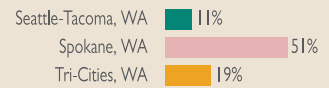

WNS Market Share Information